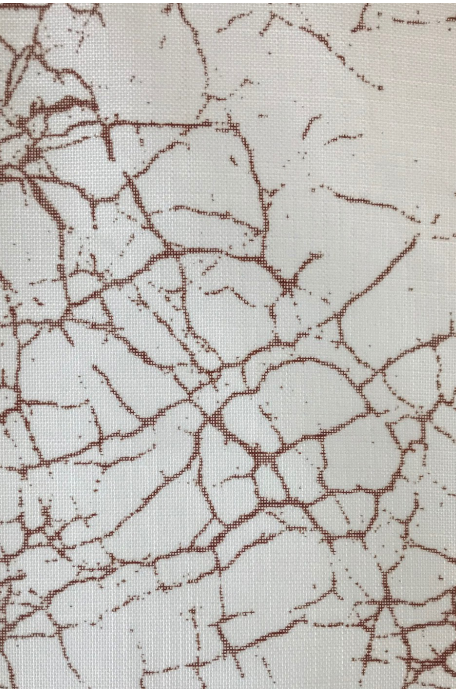

Drapery Textile / **WILLOW**

WILLOW / TRANSPARENT

SPECIFICATION

Material 100% Polyester Trevira CS

Light transmission Transparent

Repeat - 35,4"

Width 140 cm, 55,1 inch

Weight 140 g/m2, 4,12 oz/yd2

Brick