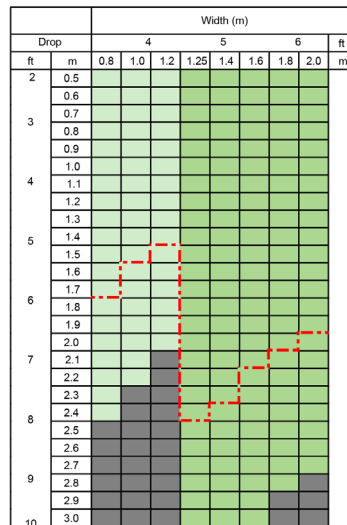

WIREGUIDE | 80mm Tube | Box100/120

Parameters: F56 Weight Bar, with Ballast, 420gsm (12.39 oz/yd²) fabric

LEGEND	DESCRIPTION
[Light Green]	Box 120 | Short Booster
[Medium Green]	Box 120 | EXTRA Heavy Booster
[Red Dashed]	Optimum Fabric Performance
[Grey]	Cannot Be Achieved