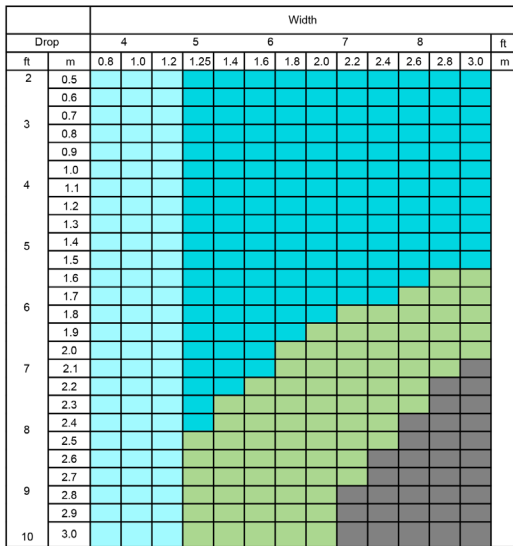

### Skylight Zip Screen System

SPECIALTY SYSTEMS SPECIFICATION

ZIPSCREEN | 60mm Tube | Box120

Parameters: F72 Weight Bar, with Ballast, 420gsm (12.39 oz/yd<sup>2</sup>) fabric

LEGEND	DESCRIPTION
[Light Blue]	Box 120   Short Booster
[Medium Blue]	Box 120   Heavy Booster
[Dark Blue]	Box 120   EXTRA Heavy Booster
[Grey]	Cannot Be Achieved

ZIPSCREEN | 80mm Tube | Box120

Parameters: F72 Weight Bar, with Ballast, 420gsm (12.39 oz/yd<sup>2</sup>) fabric

LEGEND	DESCRIPTION
[Light Green]	Box 120   Short Booster
[Medium Green]	Box 120   EXTRA Heavy Booster
[Grey]	Cannot Be Achieved

WIREGUIDE | 60mm Tube | Box120

Parameters: F56 Weight Bar, with Ballast, 420gsm (12.39 oz/yd<sup>2</sup>) fabric

LEGEND	DESCRIPTION
[Light Blue]	Box 120   Short Booster
[Medium Blue]	Box 120   Heavy Booster
[Dark Blue]	Box 120   EXTRA Heavy Booster
[Red Dashed]	Optimum Fabric Performance
[Grey]	Cannot Be Achieved