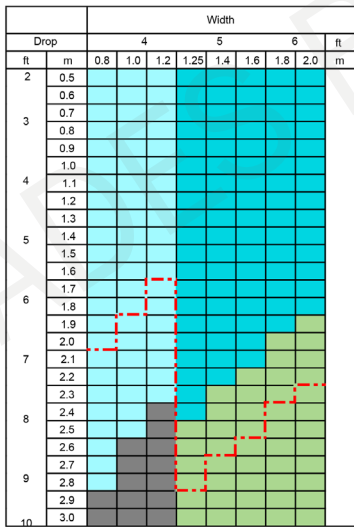

### Skylight Zip Screen System

SPECIALTY SYSTEMS SPECIFICATION

ZIPSCREEN | 60mm Tube | Box120

Parameters: F72 Weight Bar, with Ballast, 420gsm (12.39 oz/yd<sup>2</sup>) fabric

LEGEND	DESCRIPTION
[Light Blue]	Box 120   Short Booster
[Medium Blue]	Box 120   Heavy Booster
[Dark Blue]	Box 120   EXTRA Heavy Booster
[Grey]	Cannot Be Achieved

ZIPSCREEN | 80mm Tube | Box120

Parameters: F72 Weight Bar, with Ballast, 420gsm (12.39 oz/yd<sup>2</sup>) fabric

LEGEND	DESCRIPTION
[Light Green]	Box 120   Short Booster
[Medium Green]	Box 120   EXTRA Heavy Booster
[Grey]	Cannot Be Achieved

WIREGUIDE | 60mm Tube | Box120

Parameters: F56 Weight Bar, with Ballast, 420gsm (12.39 oz/yd<sup>2</sup>) fabric

LEGEND	DESCRIPTION
[Light Blue]	Box 120   Short Booster
[Medium Blue]	Box 120   Heavy Booster
[Dark Blue]	Box 120   EXTRA Heavy Booster
[Red Dashed]	Optimum Fabric Performance
[Grey]	Cannot Be Achieved