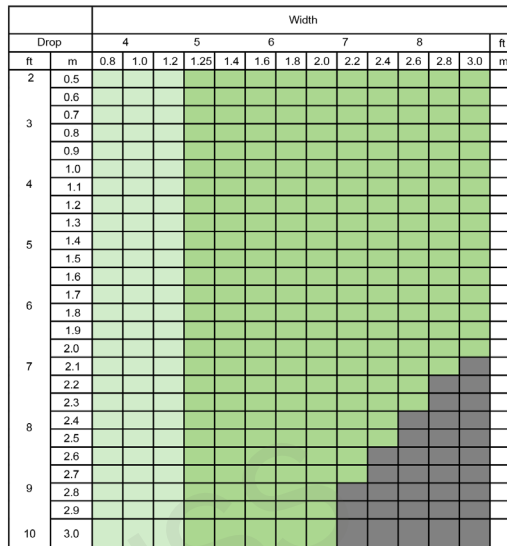

### Skylight Zip Screen System

SPECIALTY SYSTEMS SPECIFICATION

ZIPSCREEN | 60mm Tube | Box120

Parameters: F72 Weight Bar, with Ballast, 420gsm (12.39 oz/yd<sup>2</sup>) fabric

LEGEND	DESCRIPTION
[Light Blue]	Box 120   Short Booster
[Medium Blue]	Box 120   Heavy Booster
[Dark Blue]	Box 120   EXTRA Heavy Booster
[Grey]	Cannot Be Achieved

ZIPSCREEN | 80mm Tube | Box120

Parameters: F72 Weight Bar, with Ballast, 420gsm (12.39 oz/yd<sup>2</sup>) fabric

LEGEND	DESCRIPTION
[Light Green]	Box 120   Short Booster
[Medium Green]	Box 120   EXTRA Heavy Booster
[Grey]	Cannot Be Achieved

WIREGUIDE | 60mm Tube | Box120

Parameters: F56 Weight Bar, with Ballast, 420gsm (12.39 oz/yd<sup>2</sup>) fabric

LEGEND	DESCRIPTION
[Light Blue]	Box 120   Short Booster
[Medium Blue]	Box 120   Heavy Booster
[Dark Blue]	Box 120   EXTRA Heavy Booster
[Red Dashed]	Optimum Fabric Performance
[Grey]	Cannot Be Achieved