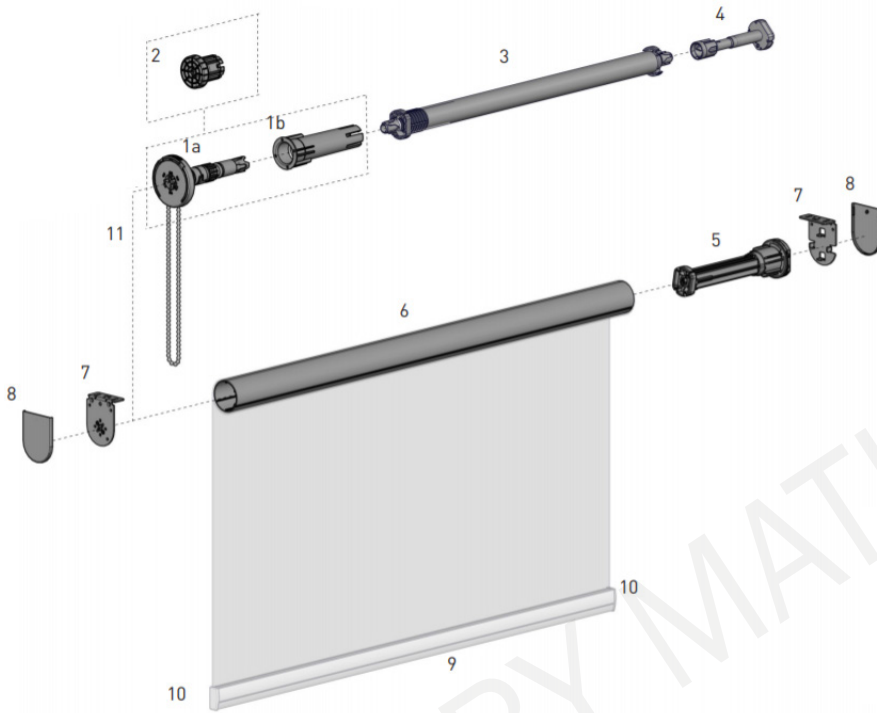

Rollease Acmeda AERO Single Roller Shade (Optional)

AERO SINGLE AND DUAL ROLLER SHADE

- 1a. AERO Single Chain Winder
- 1b. AERO Connector – Chain Winder/Booster
2. AERO Single Chainfree Control | S45
3. Booster Uni.
4. Booster Decelerator
5. AERO Limiter Idle End
6. S45 Aluminum Tube
7. AERO Single LX Bracket – Chain Winder/Limiter

Hardware Colors

CONTROL OPTIONS

SPECIFICATIONS

MAX ROLL