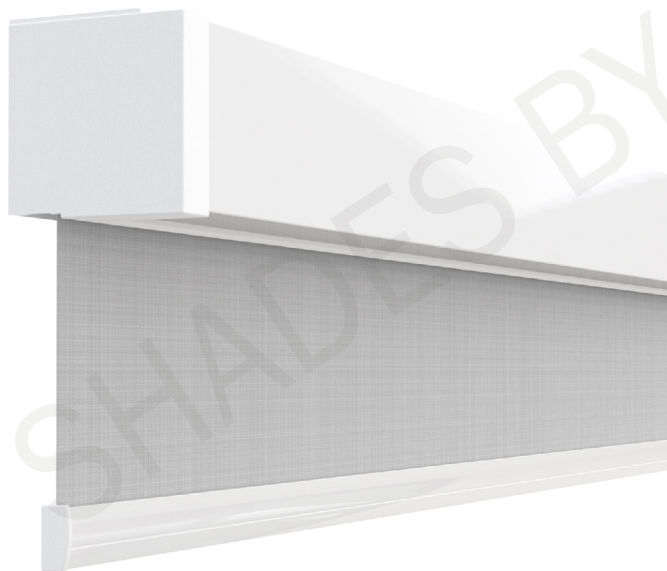

## Rollease Acmeda AERO Single and Dual Roller Shade (Optional)

### AERO DUAL

Rollease Acmeda's innovative AERO dual roller system offers a premium aesthetically pleasing and technologically advanced solution. Controlling two shades with either a single chain or independent spring mechanism, raising and lowering shades to your preferred top and bottom locations, in a smooth and controlled motion, with one simple touch.

### AERO SINGLE

AERO single roller system offers a premium aesthetically pleasing and technologically advanced solution. Controlled with either a chain or independent spring mechanism, the shade will open and close to your preferred top and bottom locations in a smooth and controlled motion, with one simple touch.

### AESTHETICAL FEATURES

- Minimal light gaps
- Compatible with S45 System bracket covers for a neat finish
- Optional CF90 Cassette Fascia in square or round profiles