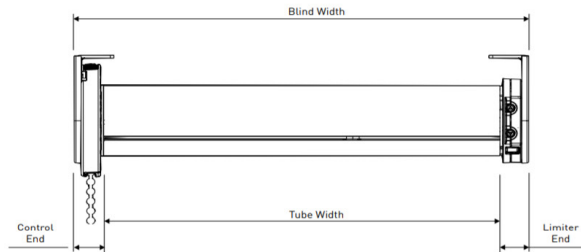

Hardware Colors

**CONTROL OPTIONS**

**SPECIFICATIONS**

**MAX ROLL**

**DEDUCTION**

CONTROL TYPE	CONTROL END		LIMITER END	
	With Covers	WithOUT Covers	With Covers	WithOUT Covers
CHAIN CONTROL	18mm [0.71"]	16mm [0.63"]	17mm [0.67"]	15mm [0.59"]
CHAINFREE CONTROL	15mm [0.59"]	14mm [0.55"]	17mm [0.67"]	15mm [0.59"]

**SYSTEM OPTIONS**

**Round Cassette**

**Square Cassette**

**Mounting Rail**

**SYSTEM UPGRADES**

**Easy-Link**