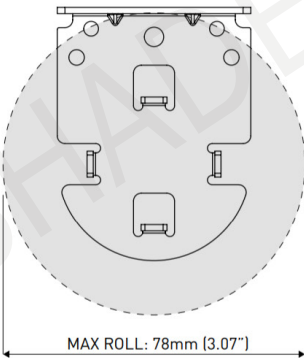

Hardware Colors

**CONTROL OPTIONS**

**SPECIFICATIONS**

**MAX ROLL**

**DEDUCTION**

CONTROL TYPE	CONTROL END		LIMITER END	
	With Covers	WithOUT Covers	With Covers	WithOUT Covers
CHAIN CONTROL	18mm [0.71"]	16mm [0.63"]	17mm [0.67"]	15mm [0.59"]
CHAINFREE CONTROL	15mm [0.59"]	14mm [0.55"]	17mm [0.67"]	15mm [0.59"]

**SYSTEM OPTIONS**

**Round Cassette**

**Square Cassette**

**Mounting Rail**

**SYSTEM UPGRADES**

**Easy-Link**