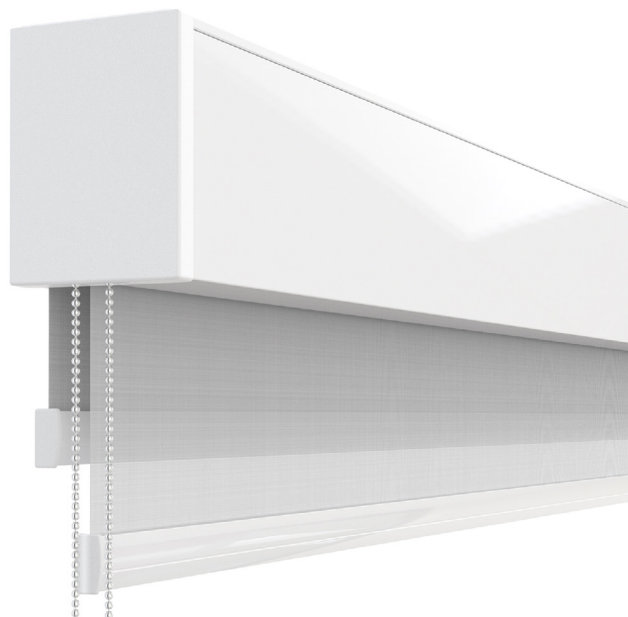

## Rollease Acmeda AERO Single and Dual Roller Shade (Optional)

### AERO DUAL

Rollease Acmeda's innovative AERO dual roller system offers a premium aesthetically pleasing and technologically advanced solution. Controlling two shades with either a single chain or independent spring mechanism, raising and lowering shades to your preferred top and bottom locations, in a smooth and controlled motion, with one simple touch.

### AERO SINGLE

AERO single roller system offers a premium aesthetically pleasing and technologically advanced solution. Controlled with either a chain or independent spring mechanism, the shade will open and close to your preferred top and bottom locations in a smooth and controlled motion, with one simple touch.

### AESTHETICAL FEATURES

- Minimal light gaps
- Compatible with S45 System bracket covers for a neat finish
- Optional CF90 Cassette Fascia in square or round profiles