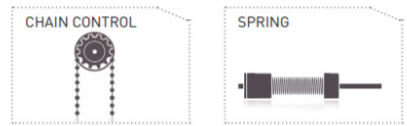

**Rollease Acmeda AERO Single Roller Shade (Optional)**

AERO SINGLE AND DUAL ROLLER SHADE

- 1a. AERO Single Chain Winder
- 1b. AERO Connector – Chain Winder/Booster
- 2. AERO Single Chainfree Control | S45
- 3. Booster Uni.
- 4. Booster Decelerator
- 5. AERO Limiter Idle End
- 6. S45 Aluminum Tube
- 7. AERO Single LX Bracket – Chain Winder/Limiter

Hardware Colors

**CONTROL OPTIONS**

**SPECIFICATIONS**

**MAX ROLL**

**DEDUCTION**

CONTROL TYPE	CONTROL END		LIMITER END	
	With Covers	WithOUT Covers	With Covers	WithOUT Covers
CHAIN CONTROL	18mm [0.71"]	16mm [0.63"]	17mm [0.67"]	15mm [0.59"]
CHAINFREE CONTROL	15mm [0.59"]	14mm [0.55"]	17mm [0.67"]	15mm [0.59"]