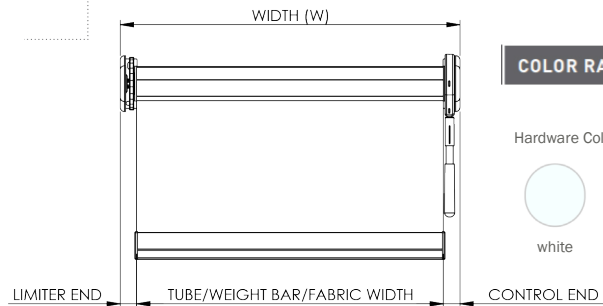

SYSTEM UPGRADES

Cassette 100/120

USE 1.5" CASSETTE 100/120 BRACKETS

COLOR RANGE

Hardware Colors

CONTROL TYPE		CONTROL END		LIMITER END	
		With Covers	WithOUT Covers	With Covers	WithOUT Covers
1.5"	1.5" + SL Bracket	20mm [0.79"]	18mm [0.71"]	20mm [0.79"]	18mm [0.71"]
	Cassette 100/120 Bracket	17mm [0.67"]	15mm [0.59"]	21mm [0.83"]	18mm [0.71"]
S45	VX/LX	17mm [0.67"]	14mm [0.63"]	19mm [0.75"]	18mm [0.71"]
	CF90	20mm [0.79"]		22mm [0.87"]	