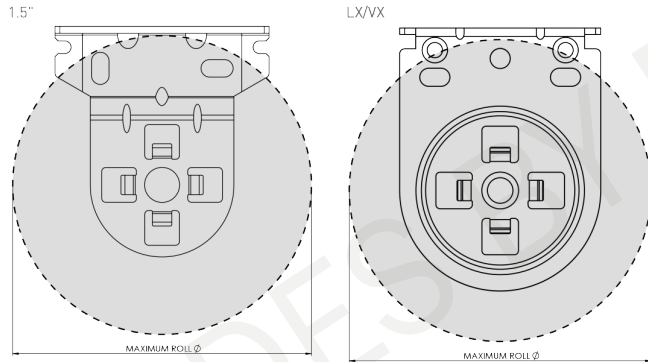

Rollease Acmeda Cordless Spring System / Easy Spring Wand (Optional)

Rollease Acmeda Easy Spring Wand single roller system offers a high quality, aesthetically pleasing and technologically advanced Wand or Shade controlled solution. The shade will open to your preferred top location in a smooth and controlled motion, with one simple touch.

CORDLESS ROLLER SHADE SPECIFICATION

1. Wand Control
2. Wand
3. Connector
4. Booster Uni
5. Booster Decelerator
6. Limiter - Single Stop | Universal
7. a Skyline STD Bracket - Single Stop Limiter 1.5"
7. b Single Stop Limit LX Bracket
8. a Skyline Bracket Cover
8. b VX/LX Bracket Cover Caps | S40/45
9. a Rollease Tube + M/P Tape | 38mm
9. b T-Spline Aluminum Tube | S45

MAX ROLL

MAXIMUM ROLL SIZE CHART		
1.5" Bracket	78mm	3.071"
VX/LX withOUT Mounting Rail	78mm	3.071"
VX/LX with Mounting Rail	72mm	2.835"

AESTHETICAL FEATURES

- Minimal light gaps
- Color matched bracket covers provide a neat overall finish
- Alternative cassette upgrade
- Clean installation without chain or tensioner