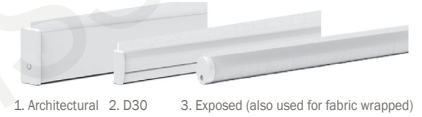

Rollease Acmeda Cordless Spring System / Easy Spring Wand (Optional)

Rollease Acmeda Easy Spring Wand single roller system offers a high quality, aesthetically pleasing and technologically advanced Wand or Shade controlled solution. The shade will open to your preferred top location in a smooth and controlled motion, with one simple touch.

CORDLESS ROLLER SHADE SPECIFICATION

1. Wand Control
2. Wand
3. Connector
4. Booster Uni
5. Booster Decelerator
6. Limiter - Single Stop | Universal
7. a Skyline STD Bracket - Single Stop Limiter 1.5"
7. b Single Stop Limit LX Bracket
8. a Skyline Bracket Cover
8. b VX/LX Bracket Cover Caps | S40/45
9. a Rollease Tube + M/P Tape | 38mm
9. b T-Spline Aluminum Tube | S45

MAX ROLL

MAXIMUM ROLL SIZE CHART		
1.5" Bracket	78mm	3.071"
VX/LX withOUT Mounting Rail	78mm	3.071"
VX/LX with Mounting Rail	72mm	2.835"

AESTHETICAL FEATURES

- Minimal light gaps
- Color matched bracket covers provide a neat overall finish
- Alternative cassette upgrade
- Clean installation without chain or tensioner