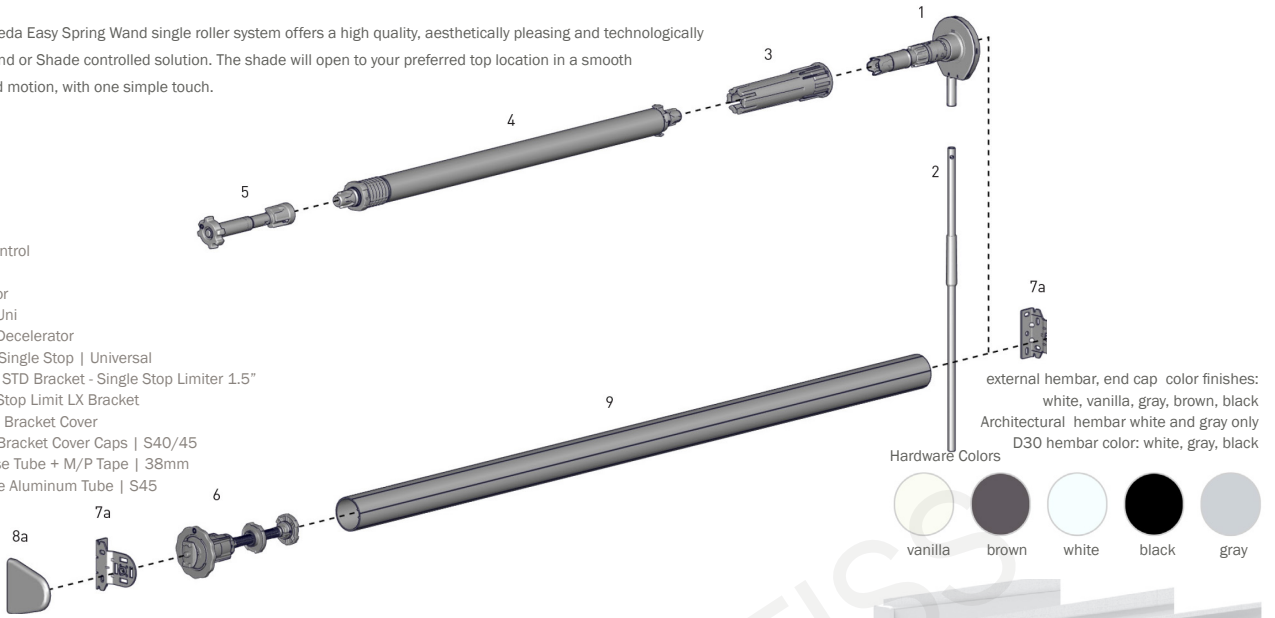

Rollease Acmeda Cordless Spring System / Easy Spring Wand (Optional)

Rollease Acmeda Easy Spring Wand single roller system offers a high quality, aesthetically pleasing and technologically advanced Wand or Shade controlled solution. The shade will open to your preferred top location in a smooth and controlled motion, with one simple touch.

CORDLESS ROLLER SHADE SPECIFICATION

1. Wand Control
2. Wand
3. Connector
4. Booster Uni
5. Booster Decelerator
6. Limiter - Single Stop | Universal
7. a Skyline STD Bracket - Single Stop Limiter 1.5"
7. b Single Stop Limit LX Bracket
8. a Skyline Bracket Cover
8. b VX/LX Bracket Cover Caps | S40/45
9. a Rollease Tube + M/P Tape | 38mm
9. b T-Spline Aluminum Tube | S45

MAX ROLL

MAXIMUM ROLL SIZE CHART		
1.5" Bracket	78mm	3.071"
VX/LX withOUT Mounting Rail	78mm	3.071"
VX/LX with Mounting Rail	72mm	2.835"

AESTHETICAL FEATURES

- Minimal light gaps
- Color matched bracket covers provide a neat overall finish
- Alternative cassette upgrade
- Clean installation without chain or tensioner

PRODUCTION / ASSEMBLY FEATURES

- Easy Pre-tensioning through control bracket
- Single Top Limit Setting function, simple and intuitive to set the limit
- Color coded LH & RH hardware for quick & easy assembly
- Universal Single Stop Limiter for both orientations