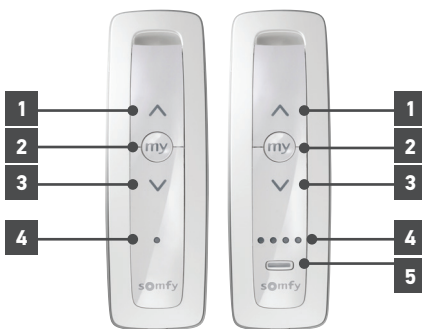

## FEATURES SUMMARY:

- Control one motorized product, or one group of motorized products per channel.
- Range of control is up to 65 feet under optimal conditions.
- Optional wall mounting clip included
- Set and adjust limits on RTS motors

## WHAT'S IN THE BOX:

- Situo RTS remote (with battery)
- Instructions
- Wall mount
- Screw set

## CONNECTIONS AND INDICATORS:

ELEMENT	FUNCTION
1 <b>UP button</b>	Up directional button
2 <b>"MY" button</b>	"MY" favorite position or STOP button
3 <b>DOWN button</b>	Directional button
4 <b>LED indicators</b>	Illuminates to confirm RTS signal transmission
5 <b>Channel selector button</b>	Select channel to operate