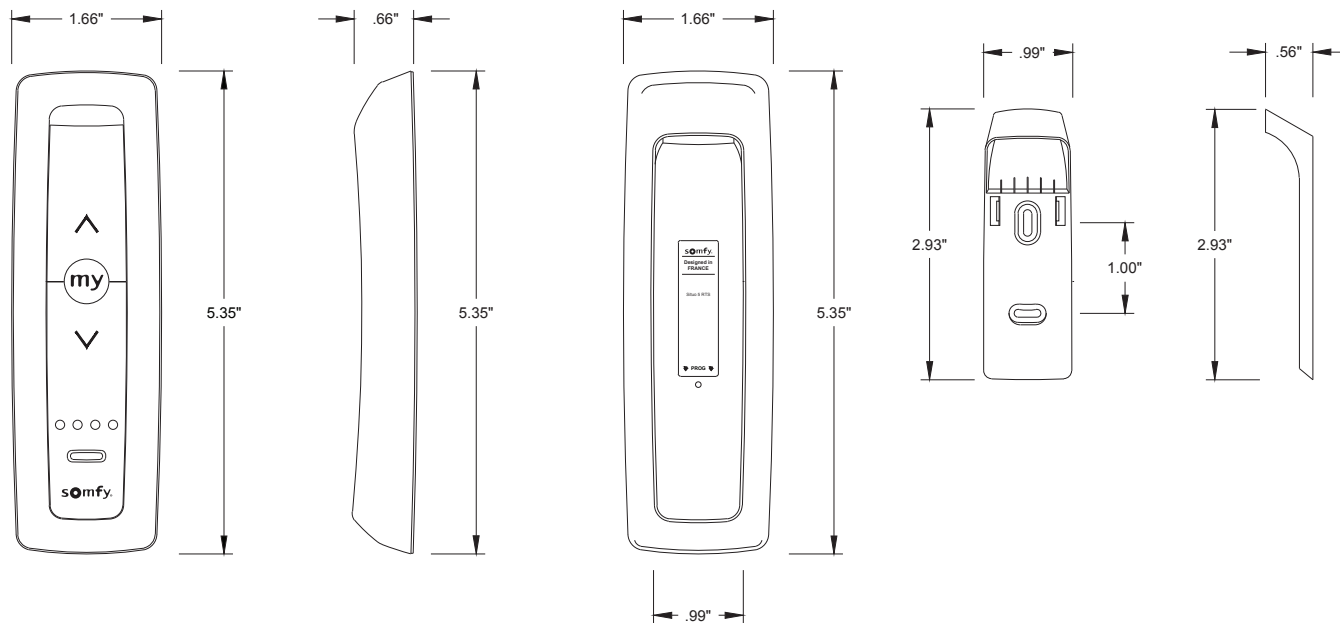

## TECHNICAL SPECIFICATIONS:

- Power: 3V #2430 Lithium battery
- Protection Rating: IP 30
- Material: ABS
- Dimensions:
  - L: 5.35 in. (136 mm)
  - W: 1.66 in. (42 mm)
  - H: .66 in. (17 mm)
- Maximum Range: 65 feet under optimal conditions
- Operating Temperature Range: 32° to 140°F
- Frequency: 433.42 Mhz +/- 100kHz
- Shipping Weight: 1 lb

## CONNECTIONS AND INDICATORS:

ELEMENT	FUNCTION
1 <b>UP button</b>	Up directional button
2 <b>"MY" button</b>	"MY" favorite position or STOP button
3 <b>DOWN button</b>	Directional button
4 <b>LED indicators</b>	Illuminates to confirm RTS signal transmission
5 <b>Channel selector button</b>	Select channel to operate

## DIMENSIONS: