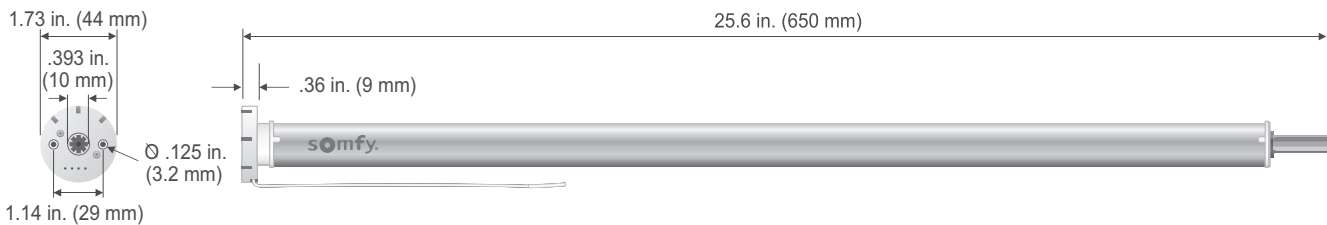

Dimensions

Specifications

Nominal Torque	2 Nm
Nominal Speed	20 rpm
Adjustable Speed	10-28 by increment of 2 rpm
Sound Level	dBA < 45*
Radio Protocol	RTS
Radio Frequency	433.42 MHz
Battery Type	12V 2600 mAh (built-in Lithium-ion)
Battery Autonomy	Only recharge once per year**
Charging Time	< 4.5 hours
Low Battery Indicator	LED

Certifications

Accessories

9025166	Lithium-ion Charger (with 6' cable)
9021016	Extension Charging Cable, 94.5"
9021131	Extension Charging Cable, 8" (For cassette applications)

* Power Level: - Measurements according to standards ISO 3741 in dB(A) ref 1pW, at nominal torque and nominal speed, between 20°C and 35°C
- Value: highest typical value between Up direction and Down direction

** Based on one cycle (up and down) per day using average size shade.