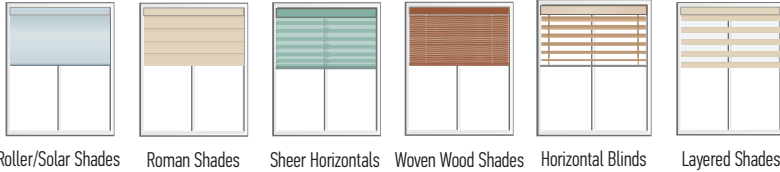

somfy®

SONESSE® ULTRA 30 WIREFREE RTS LI-ION

Sonesse® ULTRA 30 WireFree RTS Li-ion

#1003310

Offers control via Radio Technology Somfy® (RTS)

Applications

Technical Features

Voltage Supply	12V DC	Temperature Working Range	32°F to 140°F (0°C to 60°C)
Index Protection Rating (interior use only)	IP 20	Insulation Class	Class III
Limit Switch Type	Electronic	Antenna	17.5 cm wire length, must not be cut or lengthened. For greatest RF range, antenna must be outside of the rail, tube or cassette and not come in contact with metal surfaces. For optimal performance, RF antenna wire may need to be repositioned.