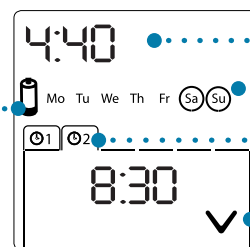

Telis 1 Chronis RTS

Wall Mount Clip

Telis 1 Chronis RTS®

Single Channel Zone Control and Timer

MANUAL MODE

- Operates like any single hand-held remote

AUTOMATIC MODE

- Two possible timed schedules for simple automation

- Current time
- Programmed days
- Time slots
- View automatic schedules: Up or Down
- Low battery indicator

Confirm and mode selection button

"Up" button

"Stop" button or "my" favorite position

"Down" button

Display: Easily view current time and the next programmed operation is always displayed.

Navigation buttons to move through days and scheduled commands.

Telis 1 Chronis RTS® Pure
Part #1805237

Telis 1 Chronis RTS® Silver
Part# 1805238